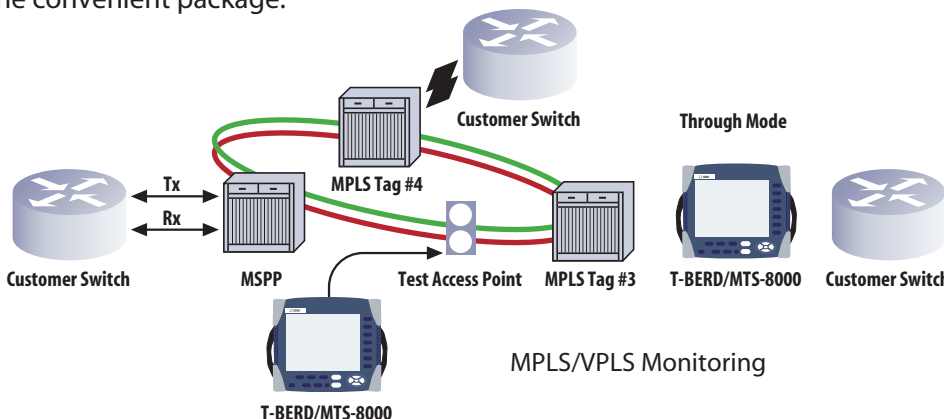

This offer applies to part numbers C8484, C8483, CIPTV, and CTCPC.

Applications/Benefits include:

- Enable mobile backhaul installation and maintenance with the Multiple Streams option
- Drive revenue by enabling new IP Video services
- Emulate the customer experience by simulating TCP/HTTP and FTP throughput measurements
- Deploy and maintain next-generation Ethernet networks with MPLS and VPLS capability

Enable the Next-Generation Triple-Play Network with the T-BERD®/MTS-8000 Transport Module

Ensure the successful deployment of your triple-play network and services with our suite of advanced Ethernet test features. Applications include the verification of Video QoS with the JDSU IPTV test option for next-generation MPLS/VPLS-enabled networks.

The T-BERD/MTS-8000 Transport Module is the only test solution available that combines T1/E1-10G SONET/SDH, 10/100/Gig Ethernet, 10Gig Ethernet LAN/WAN PHY, IP, TCP/UDP, Fibre Channel, Jitter, Wander, and OTN technologies in one convenient package.