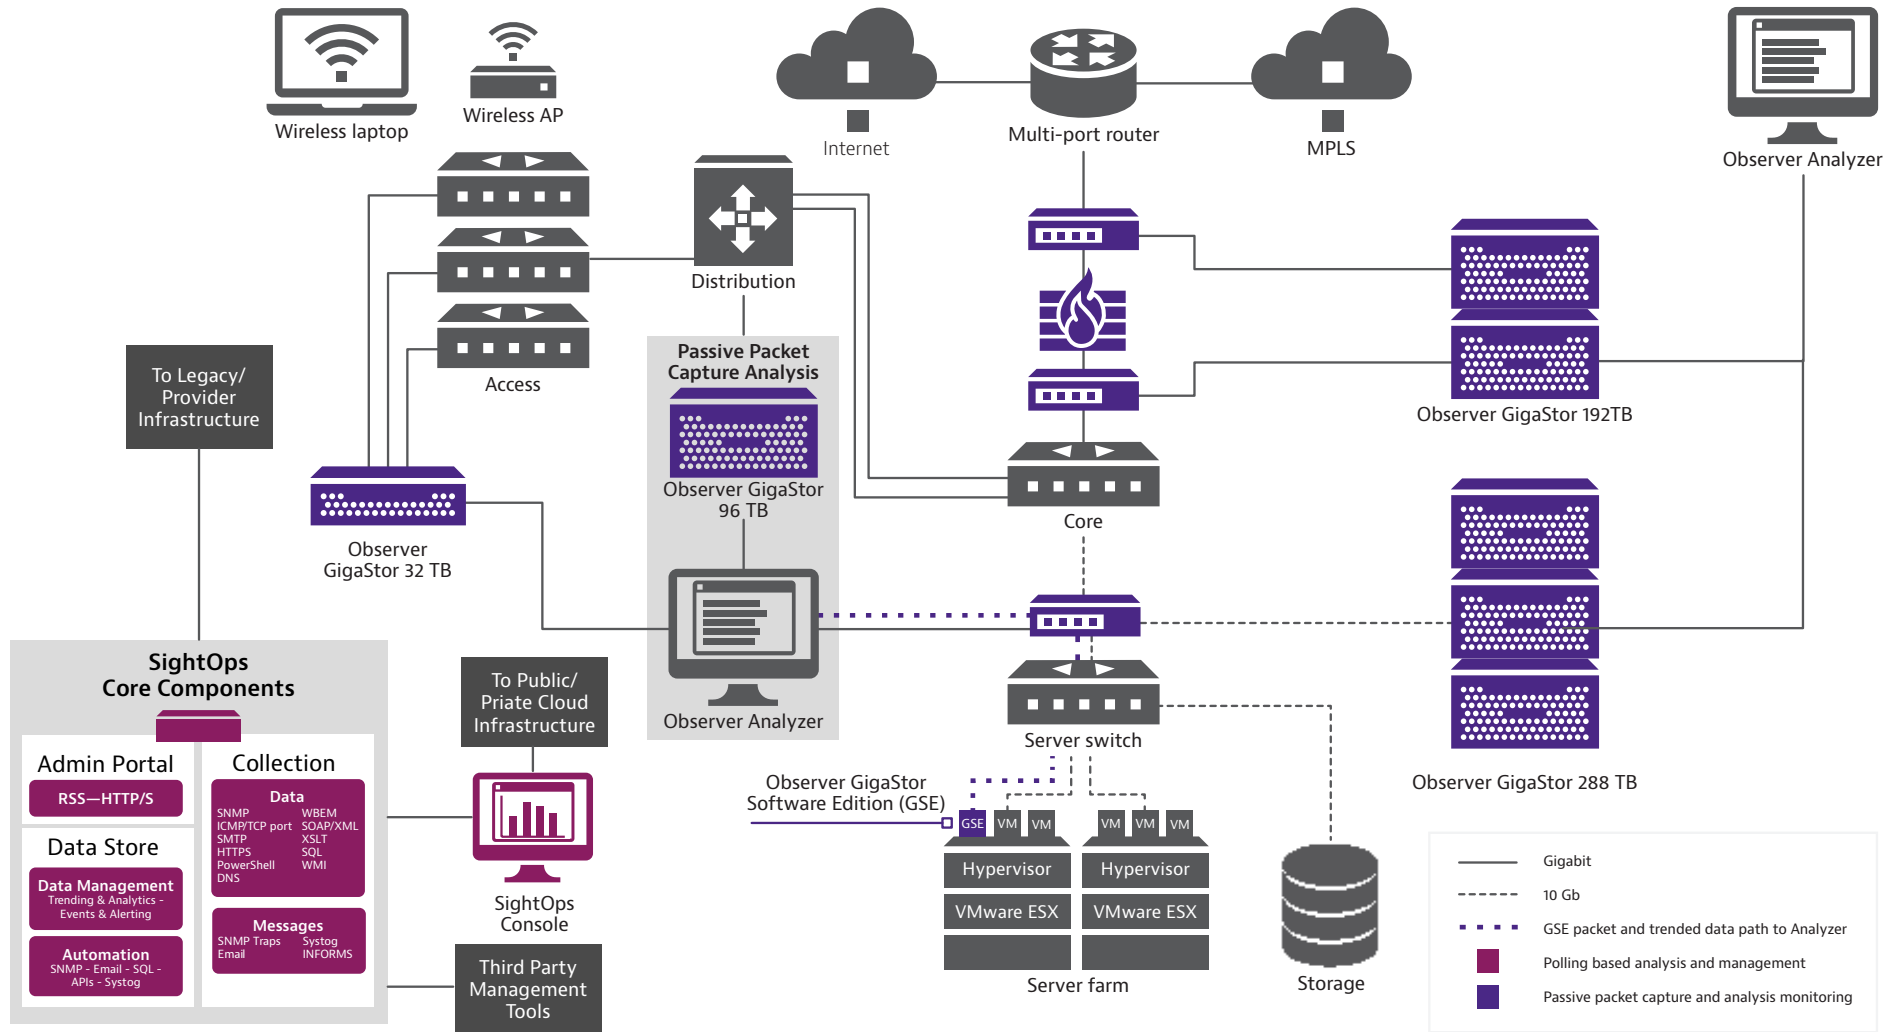

Sample Hybrid IT Infrastructure

Contact Us **+1 844 GO VIAVI**
(+1 844 468 4284)

To reach the Viavi office nearest you,
visit viavisolutions.com/contacts.

© 2017 Viavi Solutions Inc.
Product specifications and descriptions in this document are subject to change without notice.
gigastor-lc-ec-ae
30162953 004 0817

viavisolutions.com