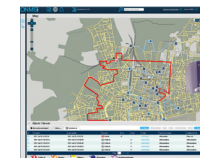

## Centralized Remote Testing

**Virtual Test and Activation**

**VSA-RF100 and VSA Video**

**TrueSpeed VNF**  
Virtual RFC 6349 (TrueSpeed)

**Optical Network Management System (ONMSi)**  
24/7 Remote Fiber Network Monitoring