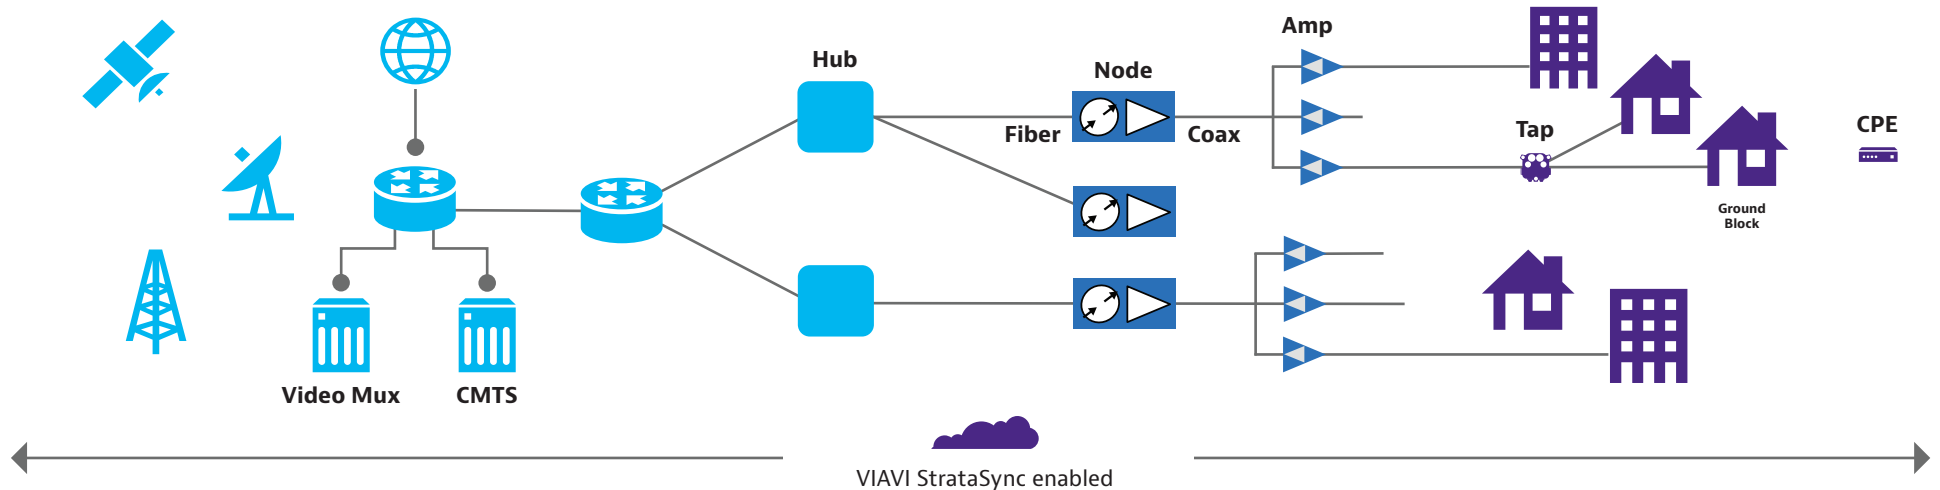

Headend / Hub

HFC Plant

Home