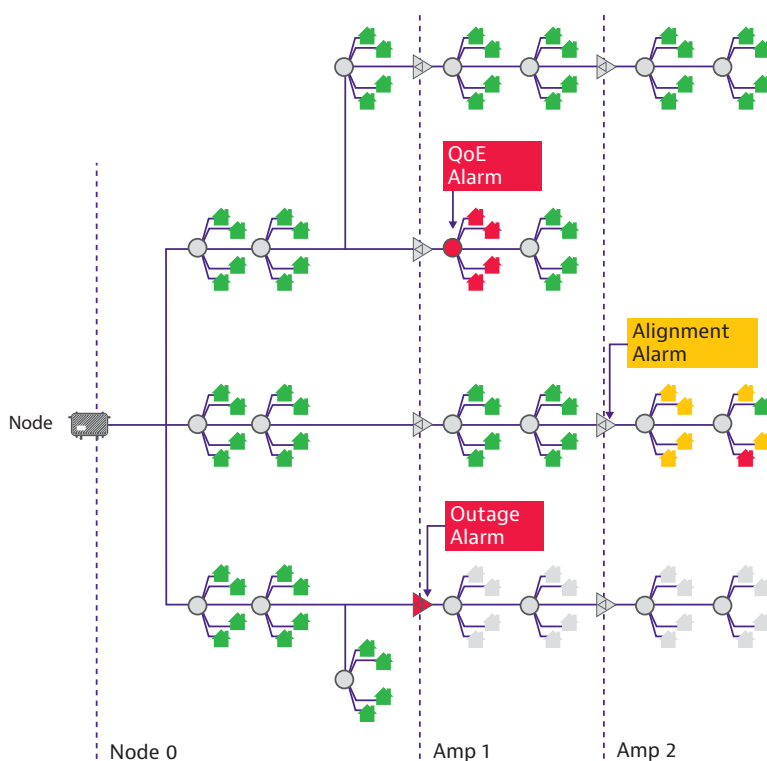

## XPERTrak Street Alarms

Stop "Neighborhood Churn" and win the street-by-street battle for customers.

It's easy to spot when a whole node goes down impacting hundreds of subscribers, but will you notice if a malfunctioning line extender degrades service for just 10 subscribers? These subscribers will notice and eventually change providers.

This "neighborhood churn" is real and is often a significant driver in overall service-based churn losses. Operators are left scratching their heads wondering what happened – node-level-average metrics didn't show any problems.

By looking at your network through a topology-based lens, XPERTrak Street Alarms easily recognizes these types of issues and alerts you before subscribers leave. Topology awareness also spots misaligned amplifiers, automates identification of root cause network elements for a variety of problems, and finally provides accurate visualization of issues in multi-story MDU's. Add Street Alarms to your XPERTrak system today and see what you've been missing.

### How It Works

- Import node hierarchy including node, amplifiers, line extenders, taps, modems
- Element Outage alarms triggered by offline modems under a common element
- Element QoE alarms triggered by modems with poor QoE under a common element
- Element Alignment alarms identify out of spec modem transmit/receive on a leg
- Topological view enables simple visualization of the problem